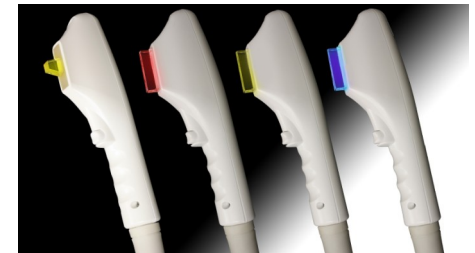

ENERGIST

SPECIALISTS IN LIGHT TREATMENT SYSTEMS

Ultra PLUS Enhancements

NEW - User interface - Updated & easier to use

NEW - Built in optical coupling gel holders

NEW - Pulse train diagram displayed on screen

NEW - 110 J/cm² High Energy Vascular Applicator

NEW - Hair removal applicator goes to 25,000 shots!

NEW - Applicator quick connect