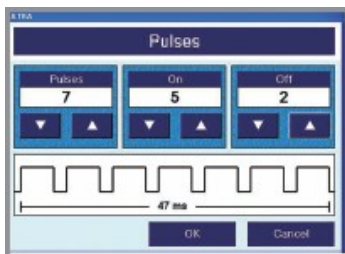

ENERGIST

SPECIALISTS IN LIGHT TREATMENT SYSTEMS

Ultra PLUS Enhancements

NEW - User interface - Updated & easier to use

NEW - Built in optical coupling gel holders

NEW - Pulse train diagram displayed on screen

NEW - 110 J/cm² High Energy Vascular Applicator

NEW - Hair removal applicator goes to 25,000 shots!

NEW - Applicator quick connect